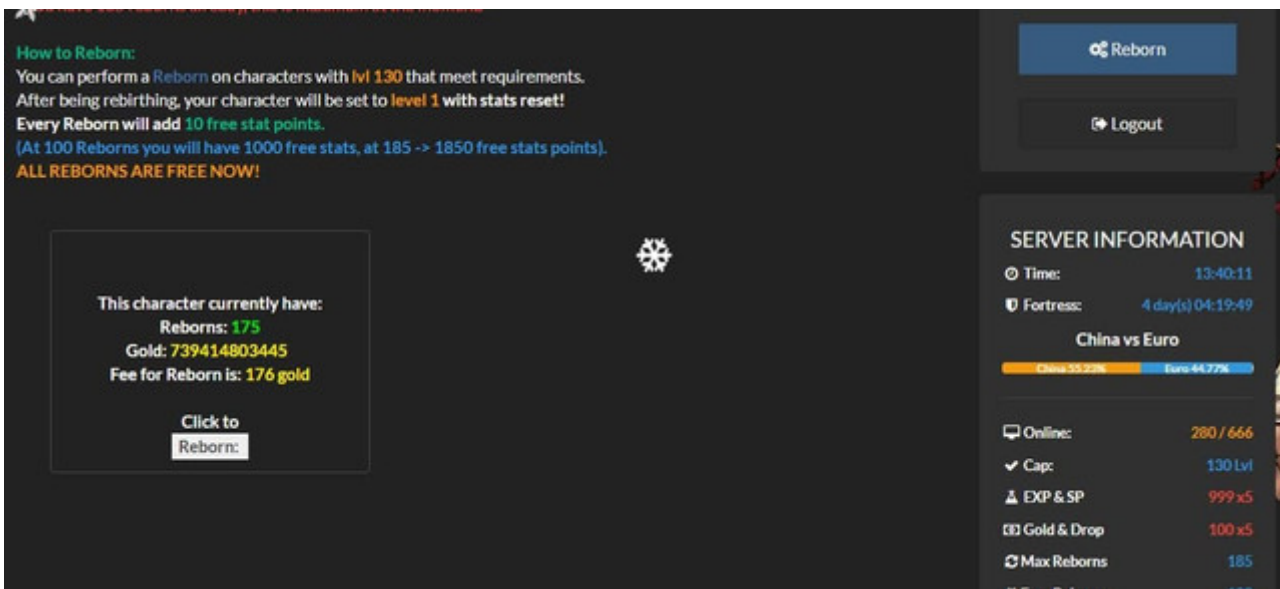

Required level 1
Chinese
Max. no. of magic options: 9 Unit
Able to use Advanced elixir.

And as a bonus we give 150 Reborns to every new character.

Reborn is the main system of this server for each reborn you get 10 extra stat points and to do a reborn you need to reach LvL 130 login on website and choose the reborn option.