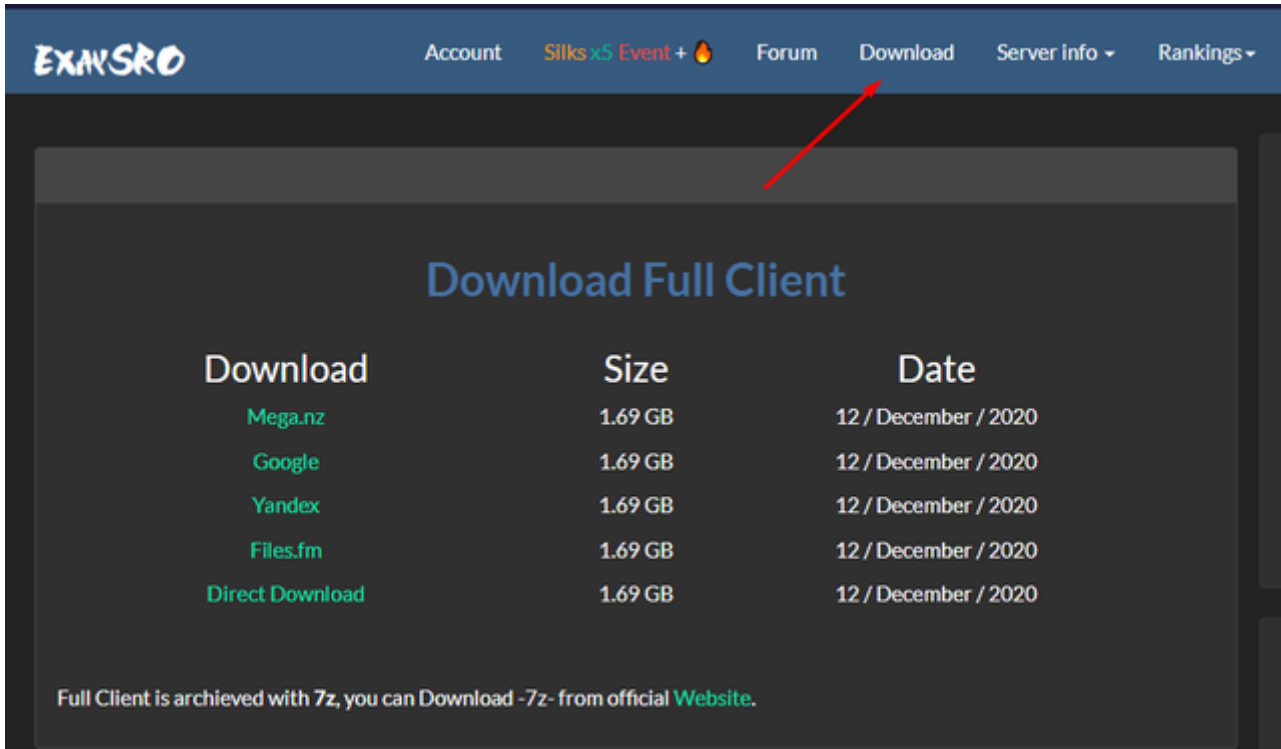

Starting Guide

WELCOME TO EXAYSRO

On the Website exaysro.com you can download the client.

And while client download make sure to check the [rules](#).

Sometimes there could be a problem when you start client and it gives an error, either you can go ahead and use the search function in forum or go [here](#) and check the most common errors. If you still have any problem you can always enter our chat groups ([telegram](#) ; [Discord](#)) and ask for help. DON'T BE SHY