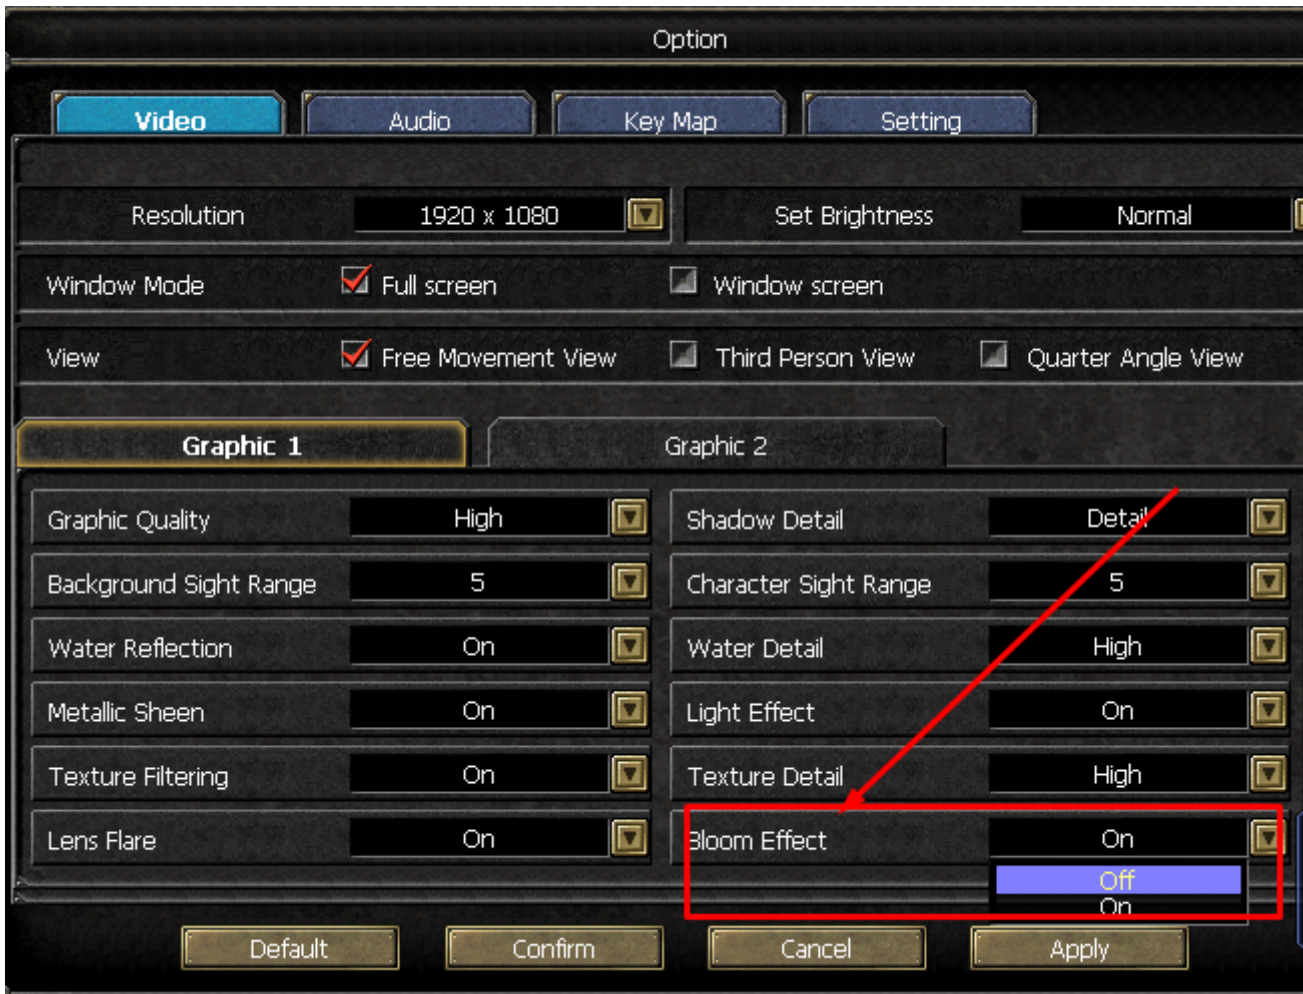

Login and can't see anything just the character

On ingame options: Press **ESC** --> **Option** ----> Turn Off **Bloom Effect**.

Revision #2

Created Fri, Apr 23, 2021 7:37 PM by [\[GM\]Vertigo](#)

Updated Sat, May 20, 2023 9:14 AM by [Navmesh](#)